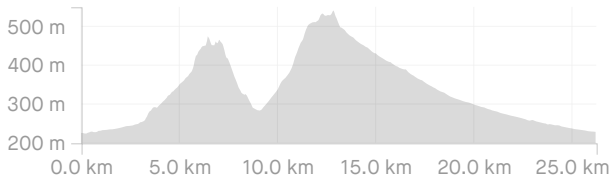

# 25 aprilie - Lacul Bodi Ferneziu - Groapele Chiuzbaiei

<https://www.strava.com/routes/2947775491866110222>

26.24 km  
Distance

535 m  
Elevation Gain

MTB  
Ride Type

Est. Moving Time: 1:41:41

Route recommendations may be incomplete and/or inaccurate and may contain sections of private land and/or sections of terrain that could be challenging or hazardous. Always use your best judgement about the safety of road and trail conditions and follow traffic and property laws. Est. Moving Time based on your avg speed of 15.5 km/h over last 4 weeks

DIRECTION	DISTANCE (kilometers)
Proceed onto Strada Iasomieii	0.0
Left onto Strada Busuiocului	0.0
Right onto Strada Griviței	0.0
Proceed onto Strada Griviței	0.6
Right onto Strada Alba Iulia	0.6
Proceed onto Strada Alba Iulia	1.1